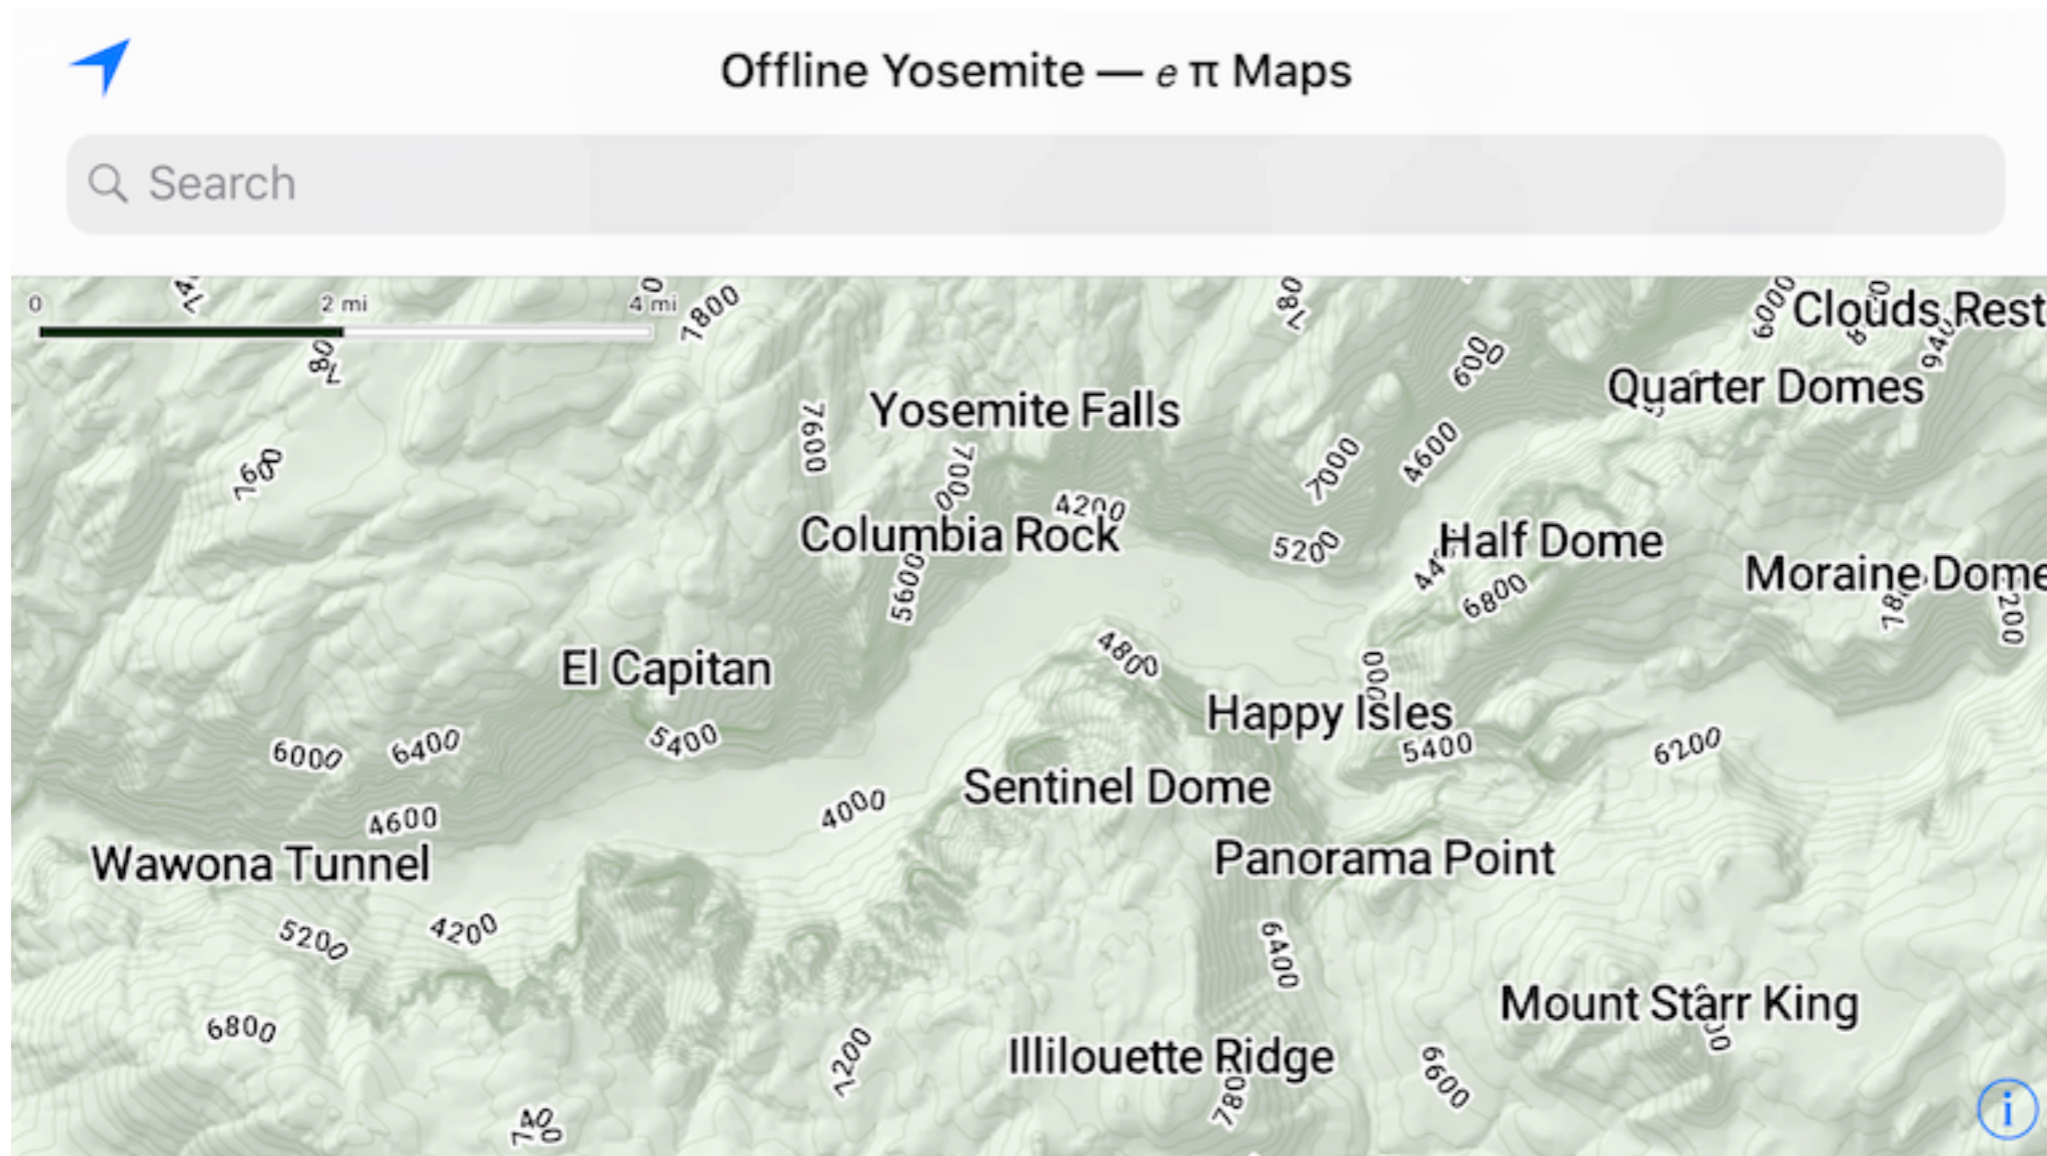

40 Foot Contours

+ Shaded Relief + National Map Geographic Names

40 Foot Contour Labels

+ Shaded Relief + National Map Geographic Names