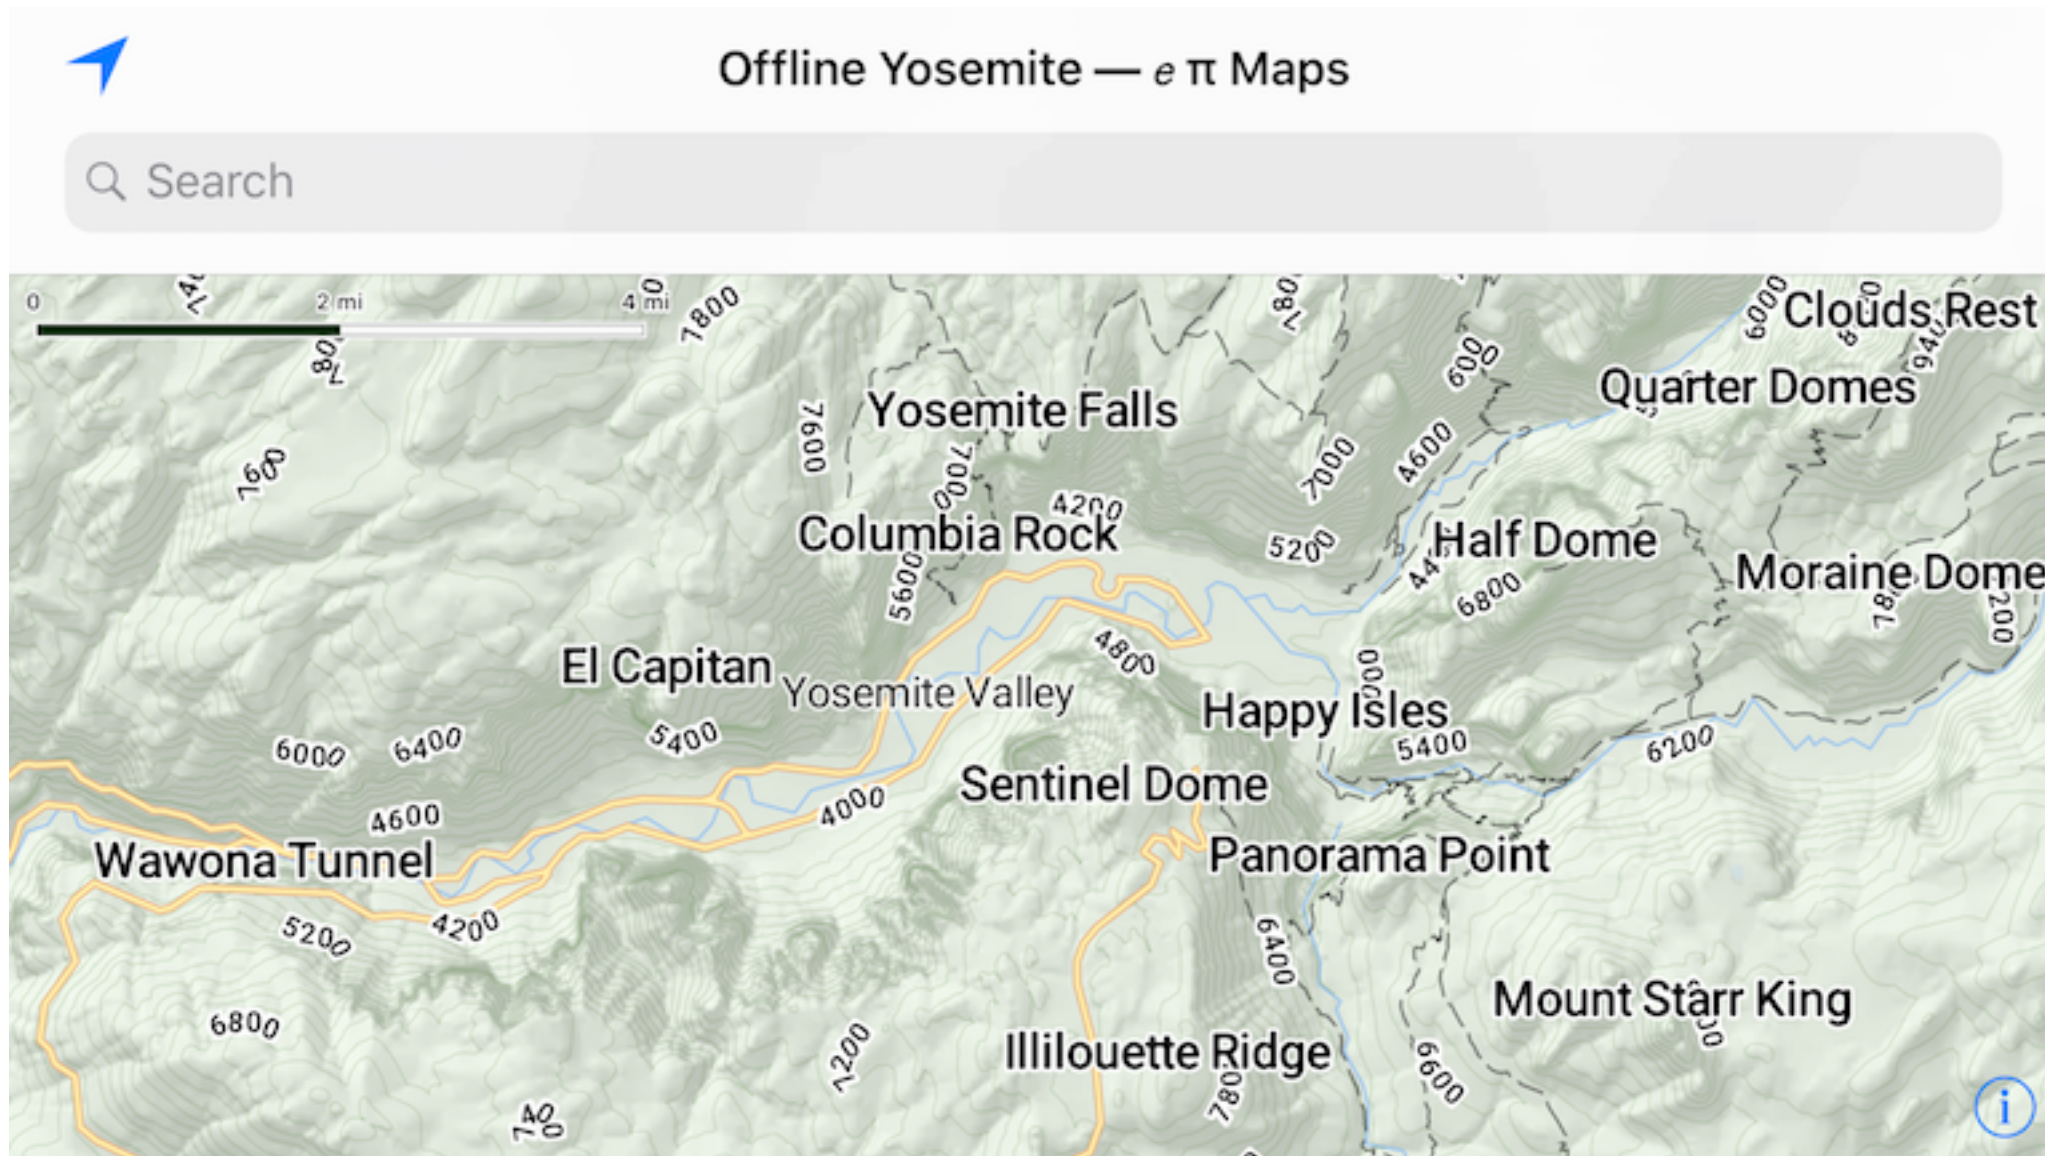

# 40 Foot Contour Labels

+ Shaded Relief + National Map Geographic Names

# Open Map Tiles

- + Shaded Relief + National Map Geographic Names
- + NPS Trails