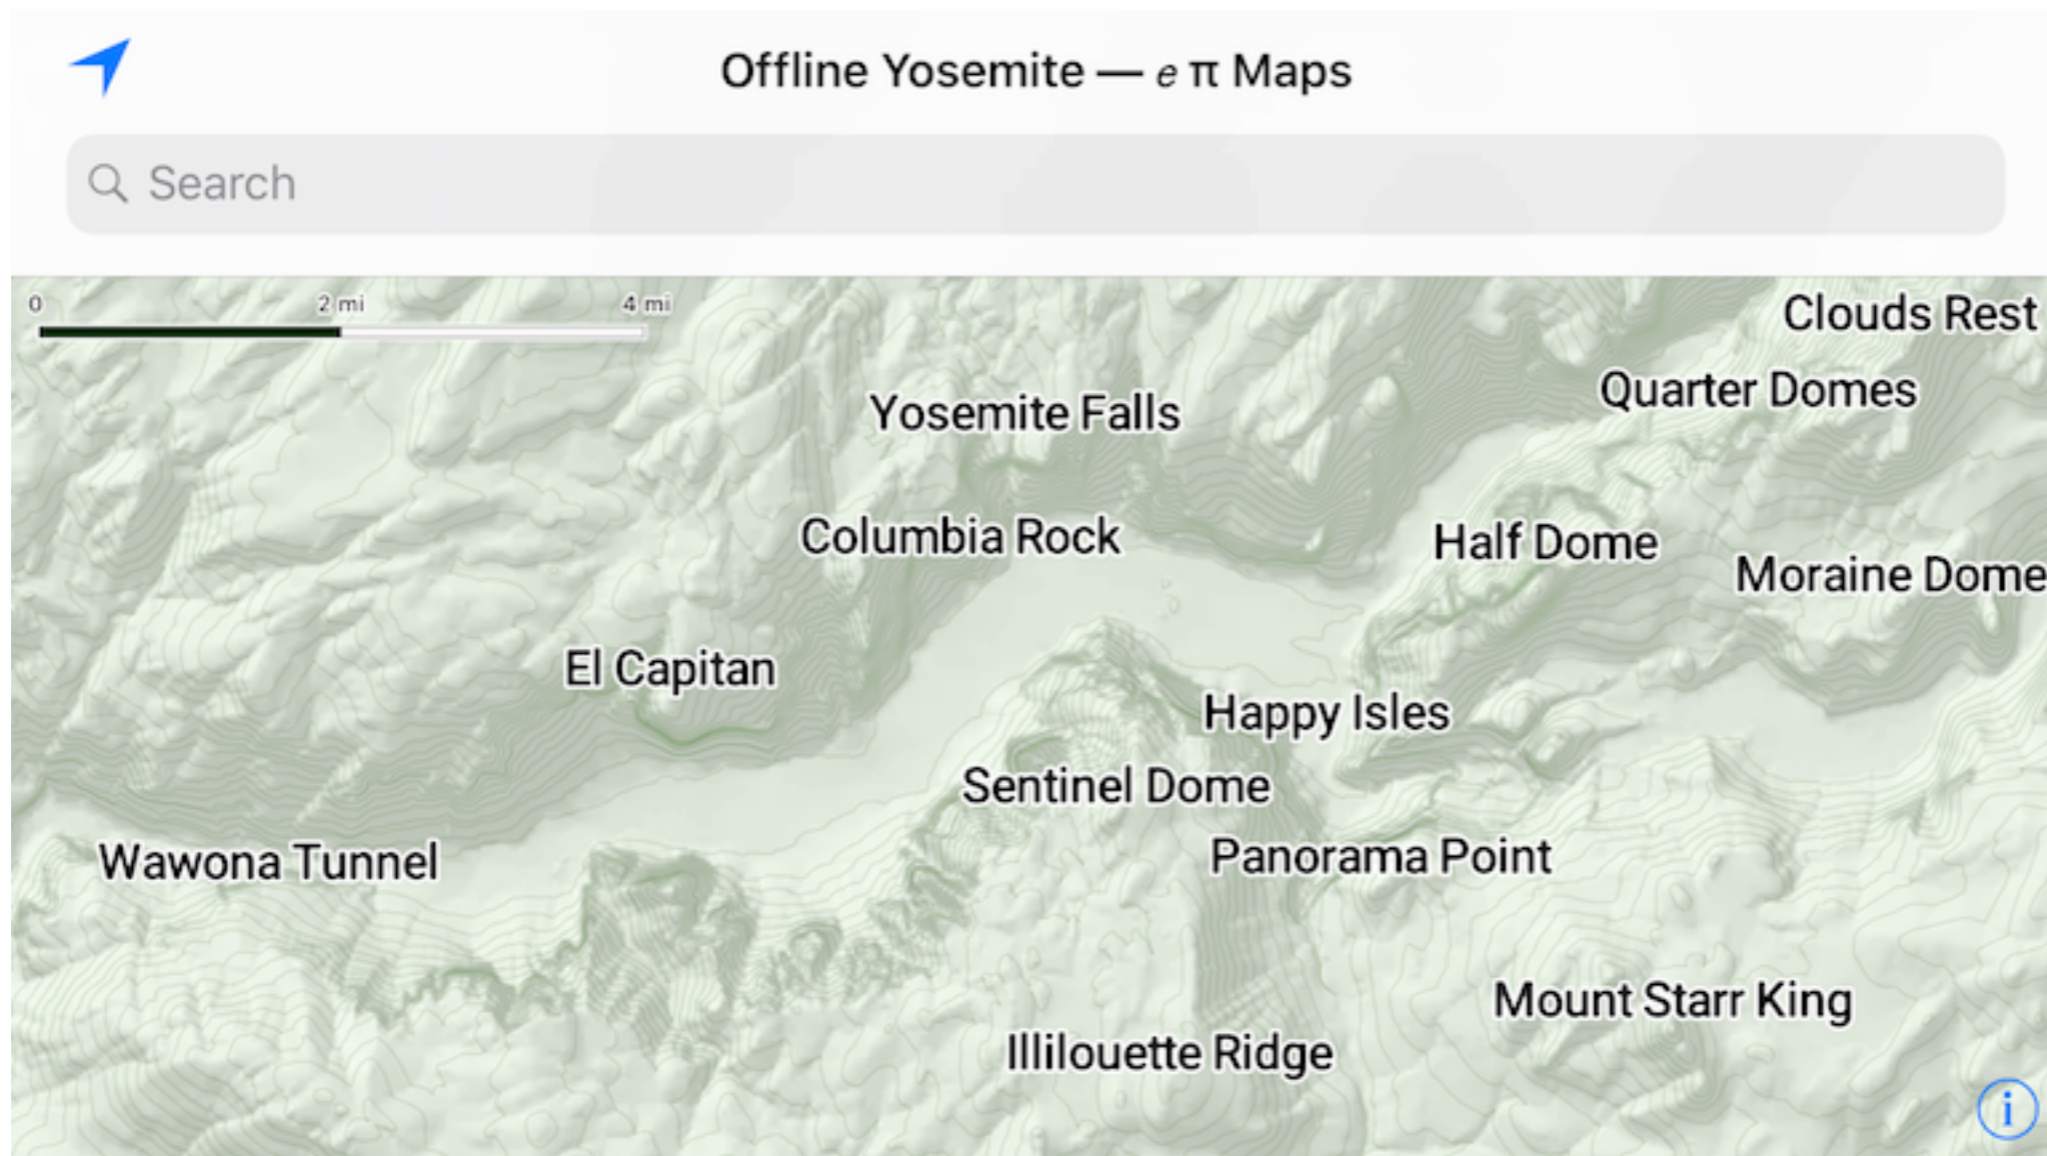

# NPS Trails

+ Shaded Relief + National Map Geographic Names

# 40 Foot Contours

+ Shaded Relief + National Map Geographic Names