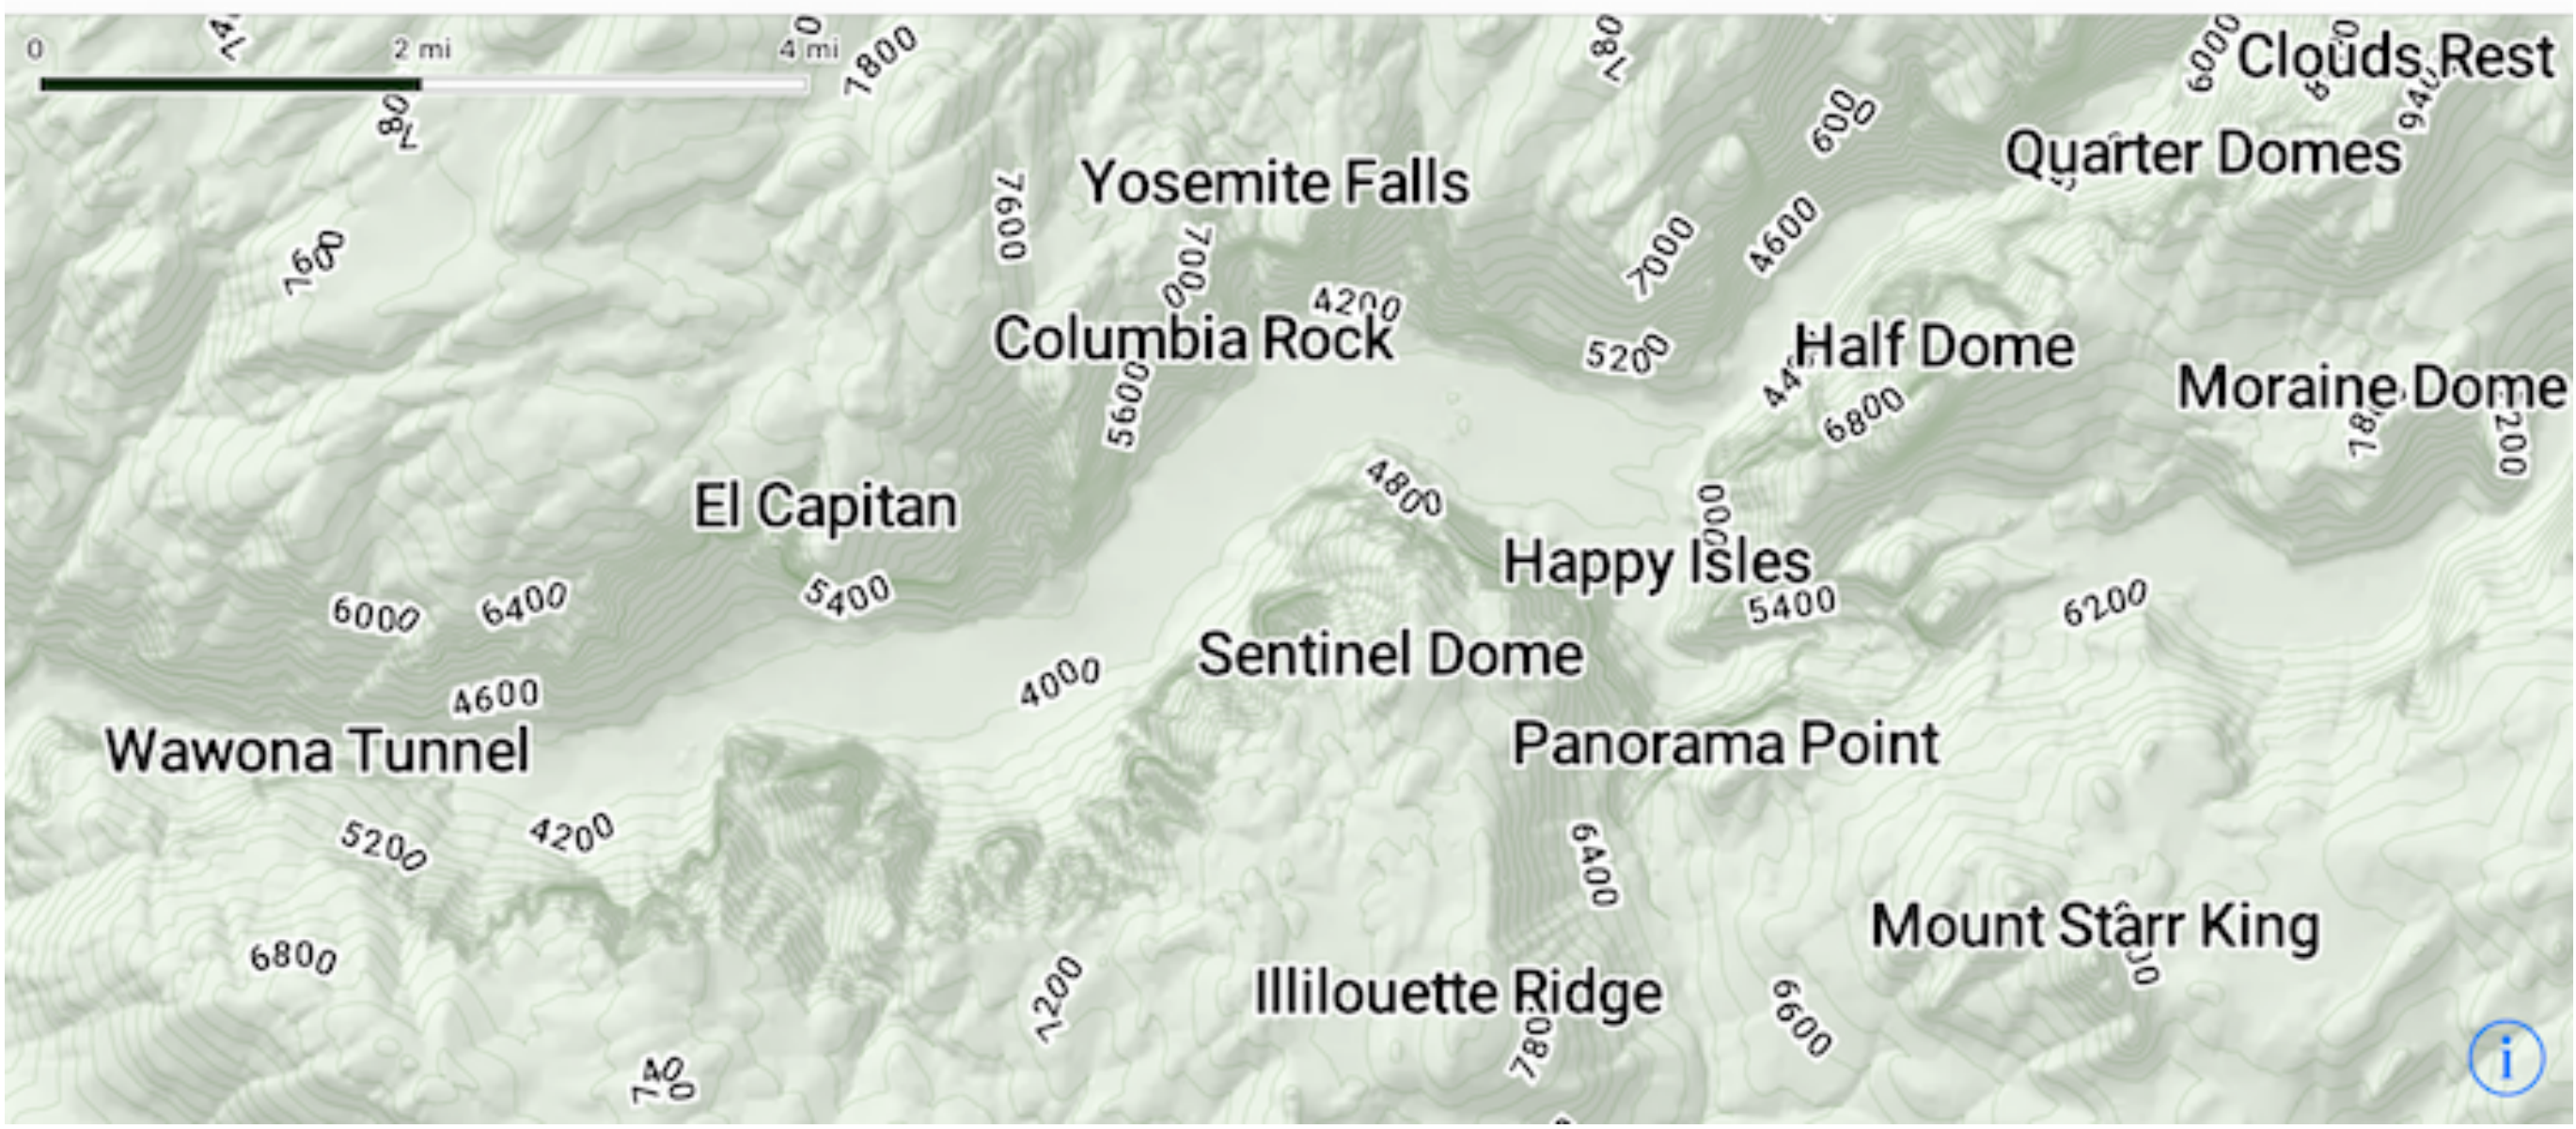

# Offline Yosemite — e π Maps

Search

**40 Foot Containers**

+ Shaded Relief + National Map Geographic Names

Q Search

# Open Map Tiles

- + Shaded Relief + National Map Geographic Names
- + NPS Trails

Q Search

# 40 Foot Contours

+ Shaded Relief + National Map Geographic Names