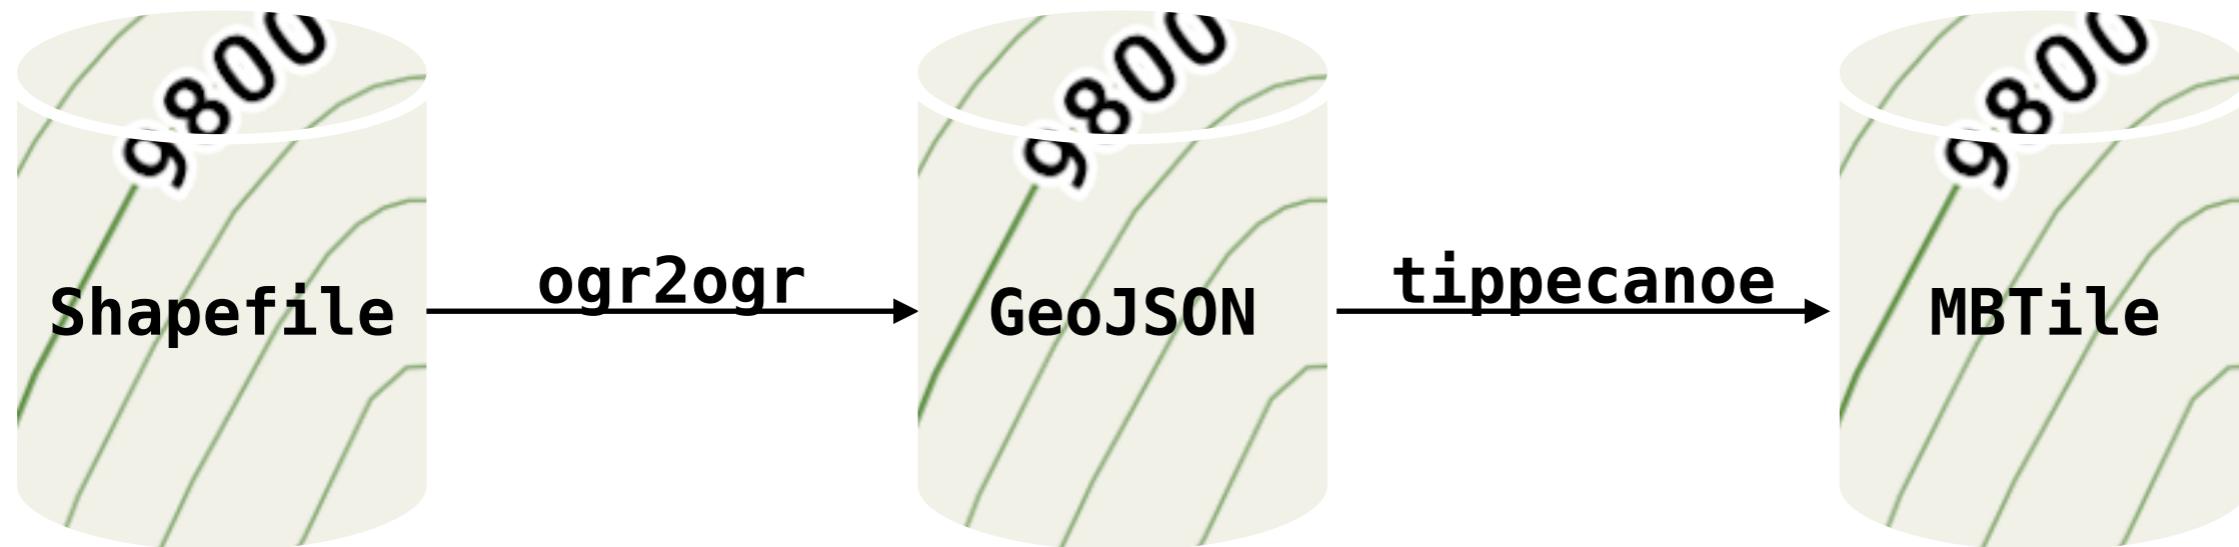

eπ Mapp Pipeline for Vector

ogr2ogr

An arrow pointing from the Shapefile database to the GeoJSON database, with the text 'ogr2ogr' written above it in bold black font.

tippecanoe

An arrow pointing from the GeoJSON database to the MBTile database, with the text 'tippecanoe' written above it in bold black font.

ogr2ogr

An arrow pointing from the Shapefile icon to the GeoJSON icon, with the text "ogr2ogr" written above it in large, bold, black font.

tippecanoe

An arrow pointing from the GeoJSON icon to the MBTile icon, with the text "tippecanoe" written above it in large, bold, black font.

Composite – Roads, Trails, Boundaries, Points, Universal Transverse Mercator (UTM)

Train-Elevation Controls in Feet

(Animated GIF) **Vector Contour of El Capitan**

e π Map Pipeline for Vector

Terrain – Elevation Contours in Feet